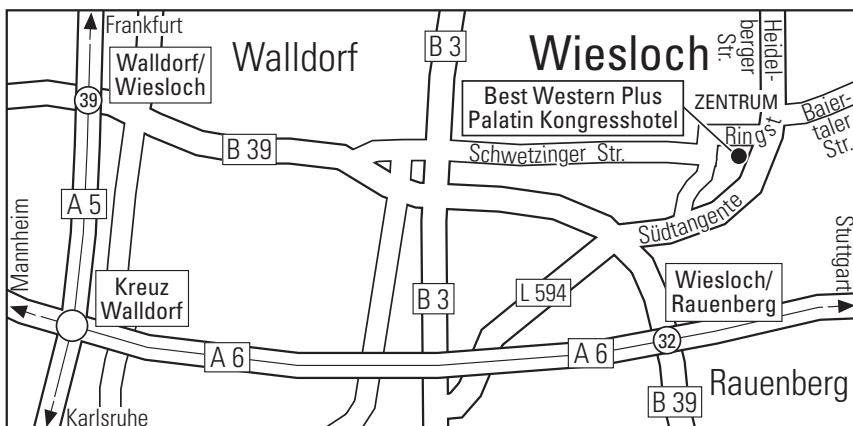

We wish you a pleasant journey!

**Journey by car**

From the A6 motorway: exit Wiesloch/Rauenberg; from the A5 motorway: exit Wiesloch/Walldorf, continue on the B39 towards Wiesloch until exit Wiesloch-Zentrum, then follow the signs to Best Western Plus Palatin; from the B3: drive towards Wiesloch-Zentrum and follow the signs to Best Western Plus Palatin.

**Arrival by public transport**

IC train station Wiesloch/Walldorf: from the train station you can reach the hotel in approx. 5 minutes by car/taxi or bus #702, #703 or #707 (stop Ringstraße 200 m from the hotel); next ICE train station: Heidelberg (12 km) or Mannheim (32 km).