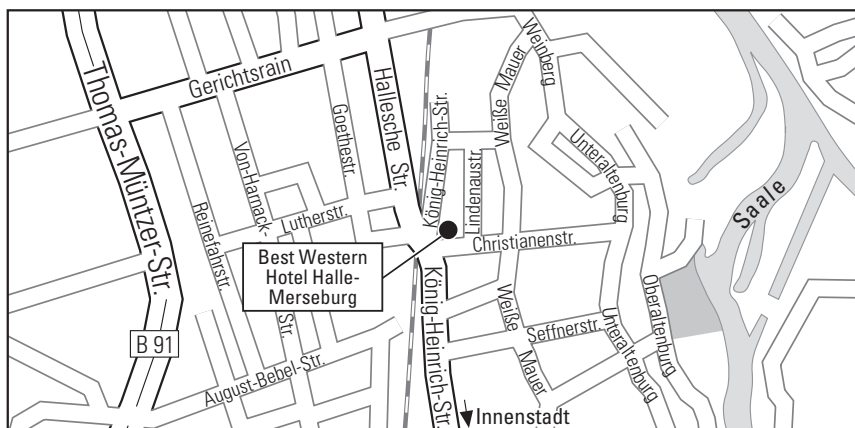

Anreise mit öffentlichen Verkehrsmitteln

Das Best Western Hotel Halle-Merseburg liegt ca. 500 m vom Merseburger Hauptbahnhof und ca. 800 m vom Stadtzentrum entfernt. Nächste Bus- und Straßenbahnhaltestelle (Lindenstraße) in ca. 200 m Entfernung. Nächster internationaler Flughafen ist Halle/Leipzig in ca. 35 km Entfernung.

From the motorway A9 Berlin: exit Leipzig-West B181/Merseburger Straße in the direction of Merseburg/Günthersdorf and continue on the B181 to Merseburg. In Merseburg, turn right into Weißenfelser Straße. At the roundabout, take the first exit into König-Heinrich-Straße and turn right into Christianenstraße at the end of the street before the bend.

From the motorway A9 Munich: take the exit Kreuz Rippachtal onto the A38 towards Merseburg/Leuna/B91. On the A38 take exit 26 Leuna onto the B91 in the direction of Halle/Leuna/Merseburg/Weisenfels. At the B181 turn right into Naumburger Straße. Turn left at Weißenfelser Straße. At the roundabout take the first exit into König-Heinrich-Straße and turn right into Christianenstraße at the end of the street before the bend.

Arrival by public transport

The Best Western Hotel Halle-Merseburg is located approx. 500 m from Merseburg Central Station and approx. 800 m from the city centre. The nearest bus and tram stop (Lindenstraße) is approx. 200 m away. The nearest international airport is Halle/Leipzig, approx. 35 km away.