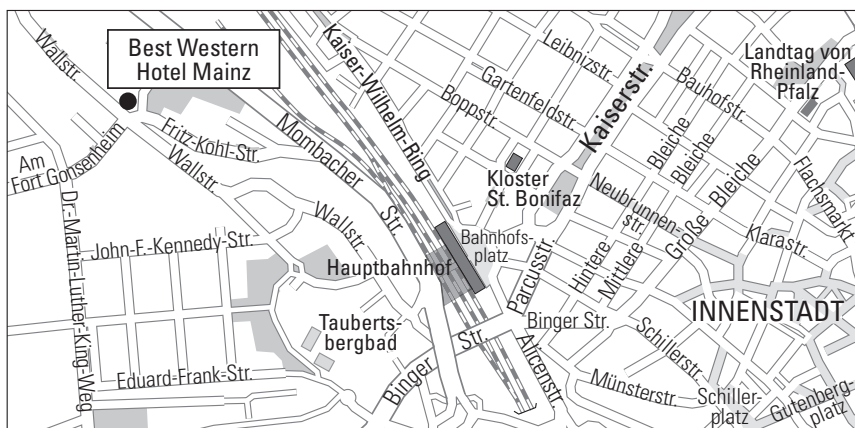

Arrival by public transport

From Frankfurt central station or Frankfurt airport take the S8 in the direction of Wiesbaden main station and get off at Mainz main station. From there, take bus 64 (Budenheim/ Bahnhof) or 65 (Hartenberg/ Ketteler-Kolleg) and get off at the Südwestrundfunk stop.