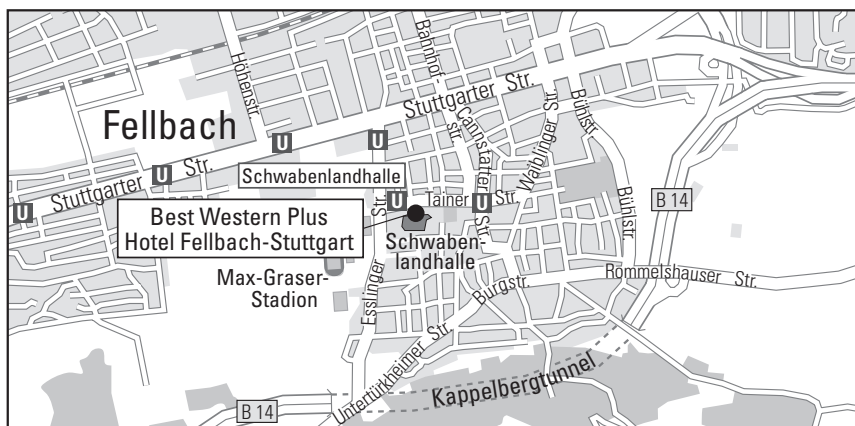

#### Journey by car

Arriving by car from Heilbronn (A81 motorway): A81 exit Stuttgart-Zuffenhausen, turn right onto B10 towards Stuttgart. Follow the B10 (downhill to Stuttgart, past Wilhelma). B10 and B14 meet at the Neckar. Get into the right lane in the 4-lane area, direction Fellbach/Nuremberg. Follow the B14 (via Neckar and through Kappelberg tunnel). Directly after the Kappelberg tunnel: take the Fellbach-Süd exit on the right. Turn left towards Fellbach. Follow the road through Fellbach (Rommelshäuser Straße, Burgstraße, Untertürkheimer Straße). Turn right into Esslinger Straße. Then turn right into 6th street into Tainer Straße. Arrived at destination: For parking facilities, see map. Alternatively we recommend to avoid the big city traffic (approach without using the federal roads): A 81 exit Ludwigsburg Süd. Through Ludwigsburg direction Remseck/Waiblingen. In Remseck-Neckarremms direction Fellbach. In Fellbach direction Schwabenlandhalle.

#### Arrival by public transport

Coming from Stuttgart airport or main station: take the S2 (direction Schorndorf) or S3 (direction Backnang) to Stuttgart-Bad-Cannstatt station. Change to U1 direction Fellbach. Get off the train: Stop Schwabenlandhalle, directly in front of the hotel and Schwabenlandhalle.